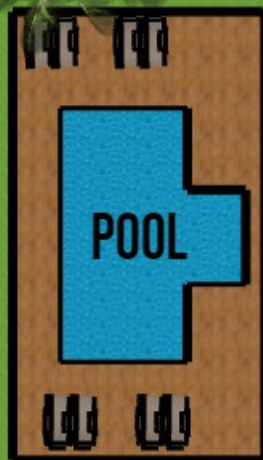

RESORT PLAN - GARDEN ZONE

MAIN ROAD

STAFF AREA

CAR PARK

POOL

BUDGET GARDEN LOFT
STANDARD GARDEN LOFT
DELUXE GARDEN LOFT
SUPERIOR GARDEN LOFT

300 METERS
TO BEACH